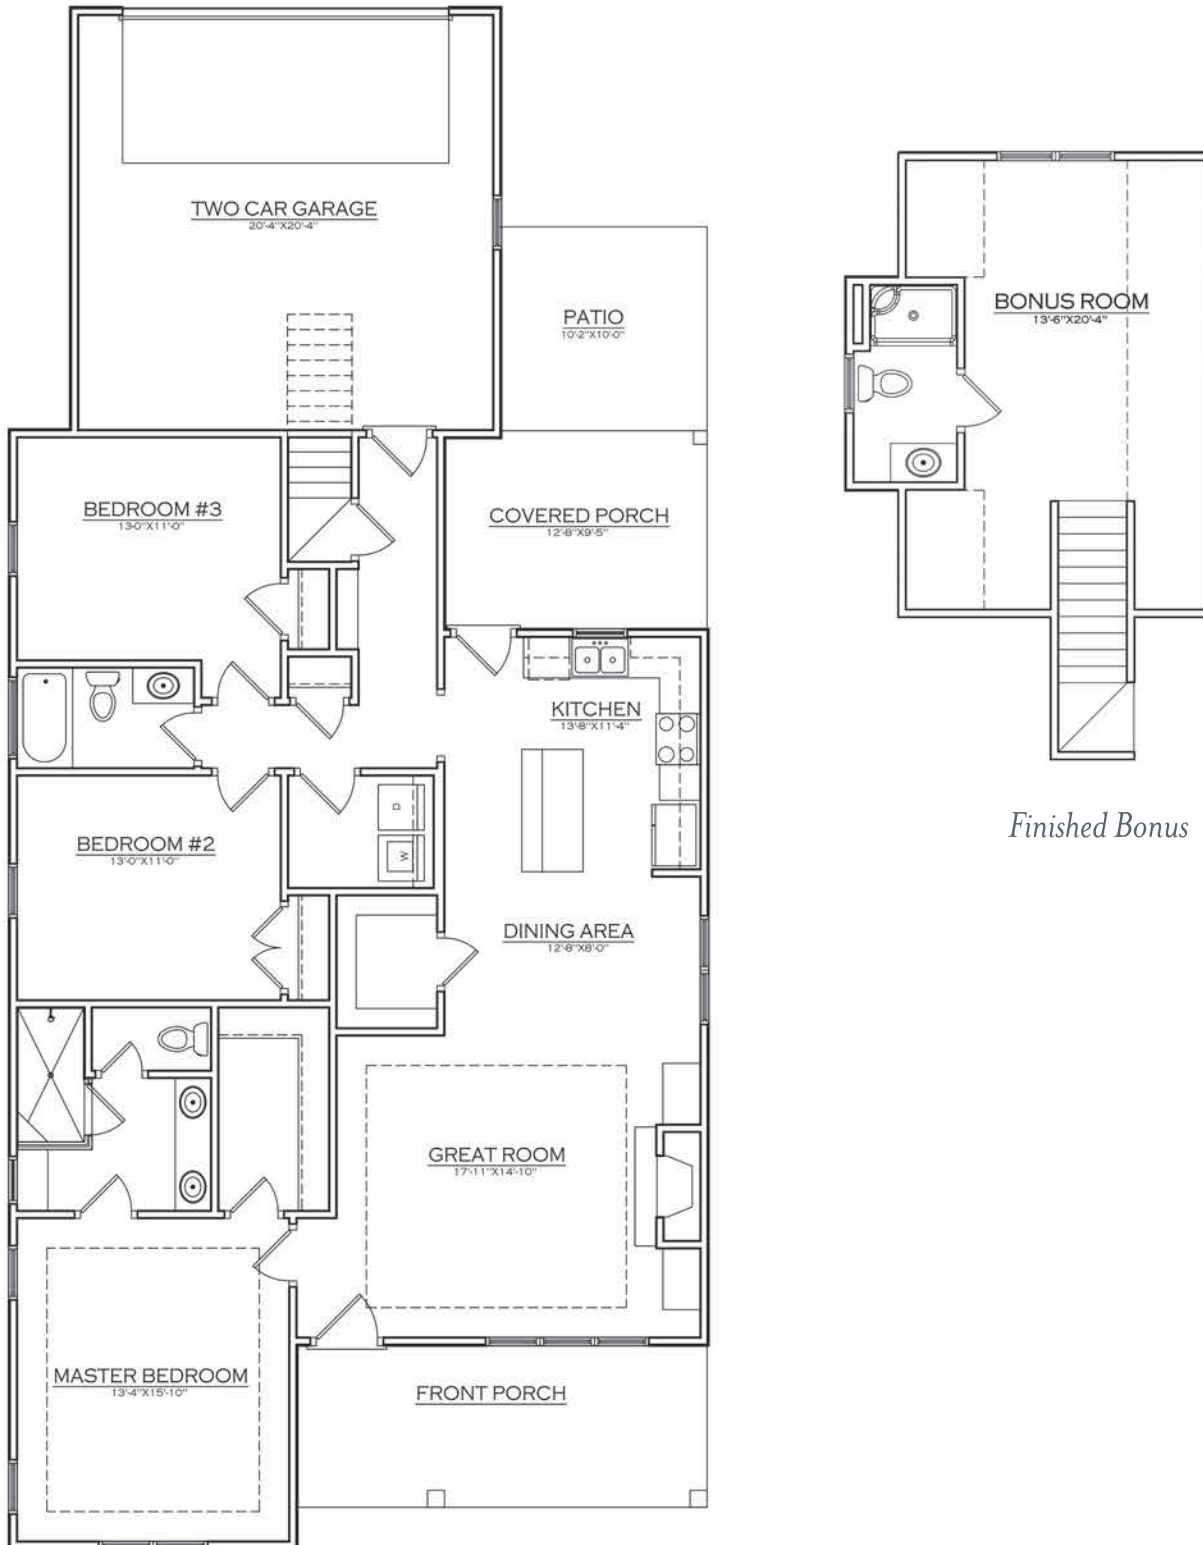

# CAROLINE

CAPE SERIES  
*Collection*

TOTAL HEATED SQUARE FOOTAGE: 1,862 SQ. FT.

3 BEDROOMS | 3 BATHROOMS | FINISHED BONUS

# Legacy HOMES BY Bill Clark

## CAROLINE — *with Finished Bonus*

OVERALL DIMENSIONS: 34'-2" X 89'-9"

*Finished Bonus*