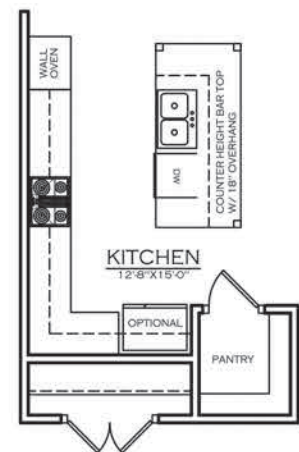

## THE ELLIS

MARITIME  
Collection

*Elevation C*

TOTAL HEATED SQUARE FOOTAGE: 2,500 SQ. FT.

TOTAL HEATED WITH OPTIONAL BONUS ROOM: 2,790 SQ. FT.

*Elevation A*

*Elevation B*

## THE ELLIS

OVERALL DIMENSIONS: 50' WIDE X 86' 2" DEEP

*Optional Bonus Room*

*Optional Prestige Kitchen*