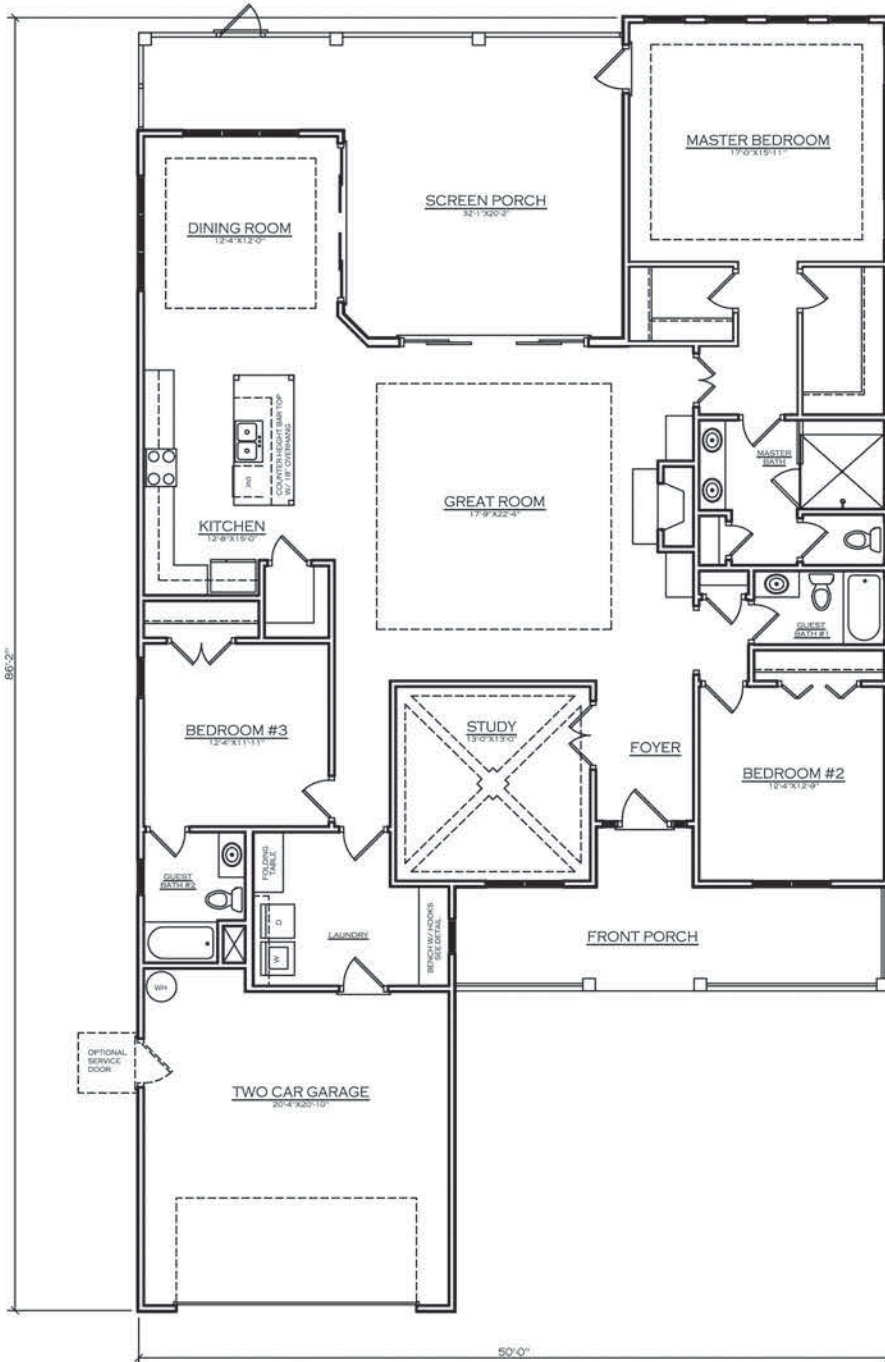

## THE ELLIS

MARITIME  
Collection

*Elevation C*

TOTAL HEATED SQUARE FOOTAGE: 2,500 SQ. FT.

TOTAL HEATED WITH OPTIONAL BONUS ROOM: 2,790 SQ. FT.

*Elevation A*

*Elevation B*

## THE ELLIS

OVERALL DIMENSIONS: 50' WIDE X 86' 2" DEEP

*Optional Bonus Room*

*Optional Prestige Kitchen*