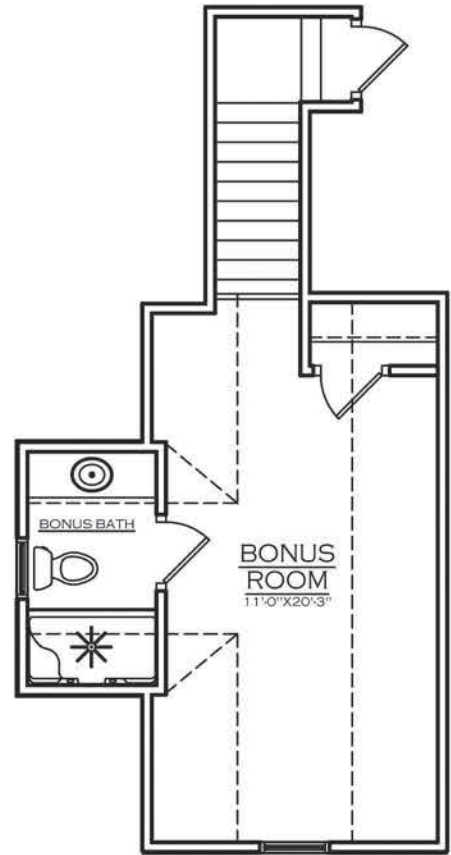

## THE ELLIS

MARITIME  
Collection

*Elevation C*

TOTAL HEATED SQUARE FOOTAGE: 2,500 SQ. FT.

TOTAL HEATED WITH OPTIONAL BONUS ROOM: 2,790 SQ. FT.

*Elevation A*

*Elevation B*

## THE ELLIS

OVERALL DIMENSIONS: 50' WIDE X 86' 2" DEEP

*Optional Bonus Room*

*Optional Prestige Kitchen*