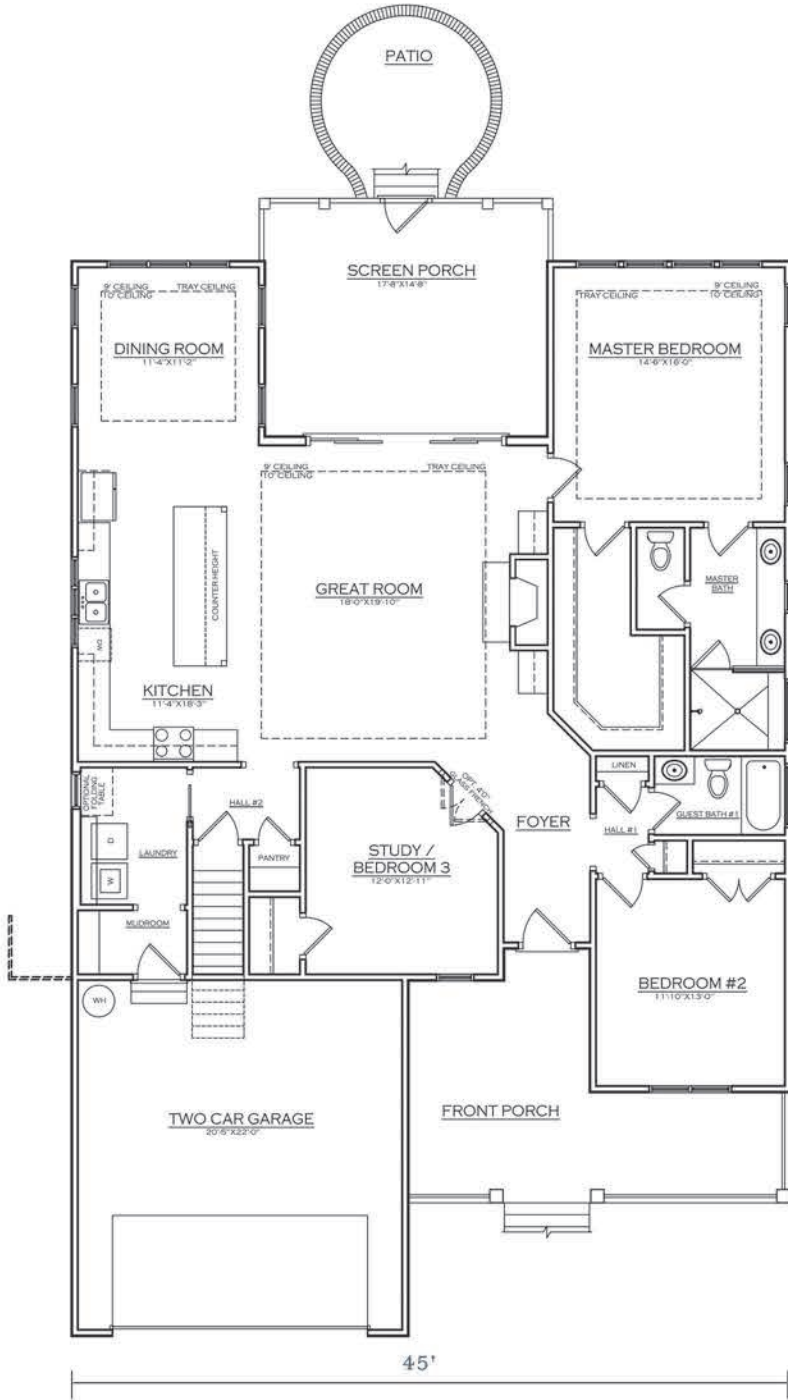

## THE HUDSON

PARK SERIES  
Collection

*Elevation C*

TOTAL HEATED SQUARE FOOTAGE: 1,905 SQ. FT.

TOTAL HEATED SQUARE FOOTAGE WITH FINISHED BONUS: 2,219 SQ. FT.

TOTAL HEATED SQUARE FOOTAGE WITH FINISHED BONUS & OPTIONAL BEDROOM #4: 2,535 SQ. FT.

*Elevation A*

*Elevation B*

## THE HUDSON — with Finished Bonus

OVERALL DIMENSIONS: 71'-3.5" X 45'

Bonus Room

Optional Bedroom #4  
(2,535 SF)

Optional  
Prestige Kitchen