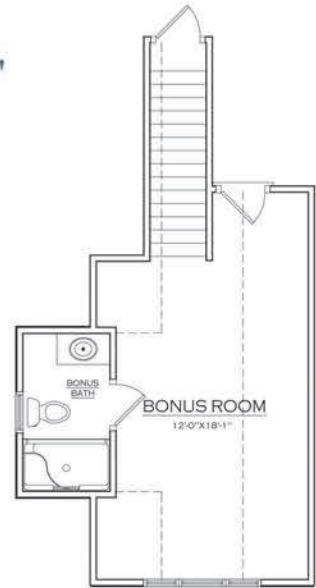

## THE HUDSON

PARK SERIES  
Collection

*Elevation C*

TOTAL HEATED SQUARE FOOTAGE: 1,905 SQ. FT.

TOTAL HEATED SQUARE FOOTAGE WITH FINISHED BONUS: 2,219 SQ. FT.

TOTAL HEATED SQUARE FOOTAGE WITH FINISHED BONUS & OPTIONAL BEDROOM #4: 2,535 SQ. FT.

*Elevation A*

*Elevation B*

## THE HUDSON — with Finished Bonus

OVERALL DIMENSIONS: 71'-3.5" X 45'

Bonus Room

Optional Bedroom #4  
(2,535 SF)

Optional  
Prestige Kitchen