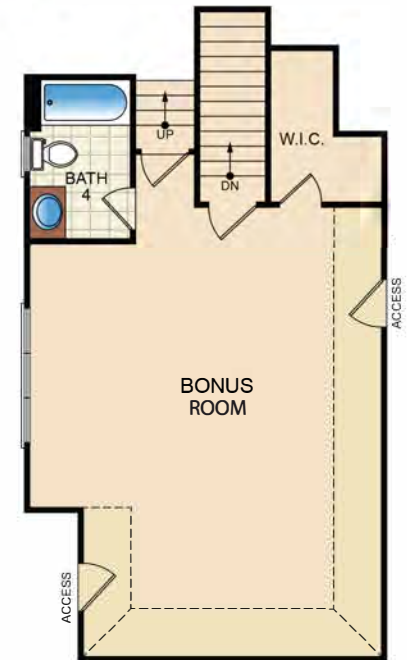

The Palmetto

Award-Winning Floor Plan in 2015-2017

The Palmetto

Award-Winning Floor Plan

Building Area: 59x85

2,355 First Floor sq. feet

89 Portico sq. feet

545 Lanai sq. feet

*825 Garage with optional
golf cart door sq. feet*

3,814 Total sq. feet

*Optional Bonus Room
with Full Bath*

**Have questions?
Call (910) 397-2777**