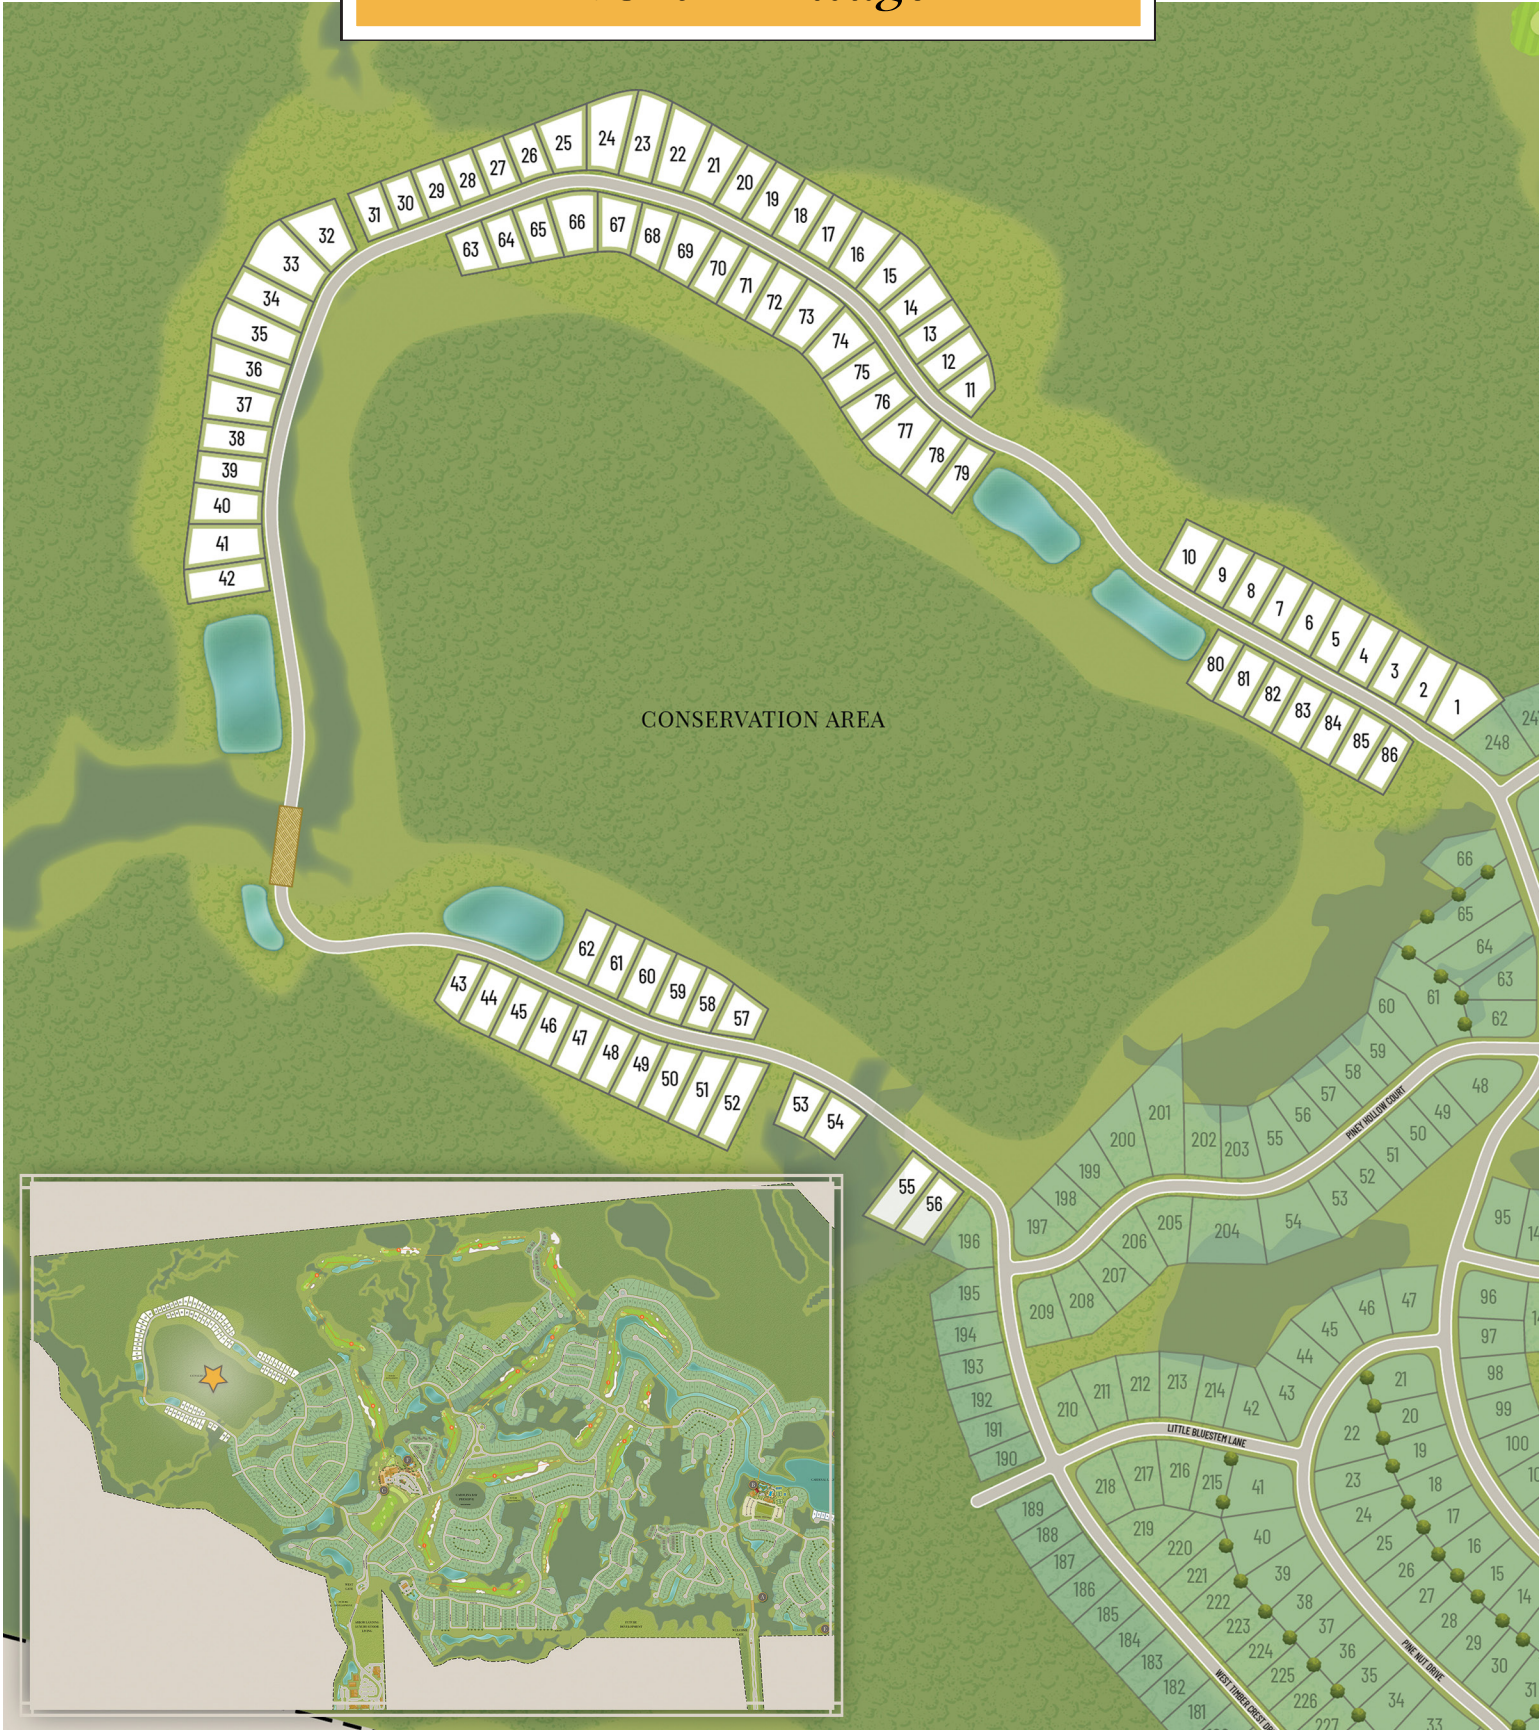

Introducing North Ridge

Pristine Homesites from \$200s
Custom Homes 1,800 Sqft - 4,000+ Sqft

Welcome to North Ridge, where nature and luxury converge to create a truly enchanting community. With 86 homesites surrounded by breathtaking conservation land, North Ridge offers residents a chance to immerse themselves in the beauty of the natural world and experience all the comforts of modern living.

The sky is the limit when it comes to your options. Choose any floor plan from any of our Preferred Builders.

Contact Us Today for More Information. | 888.717.6468 | CompassPointeNC.com

NORTH Ridge

All images and uses are exhibited solely for the purpose of representing scale, texture, spatial relationships, potential land uses and the physical relationships intended between existing and proposed future improvements which are subject to additions, deletions, total modifications and/or may not be improved or developed at all. All improvements will be in accordance with detailed design plans by required professionals and subject to approval by applicable government agencies before consideration to be developed. All plans subject to change.