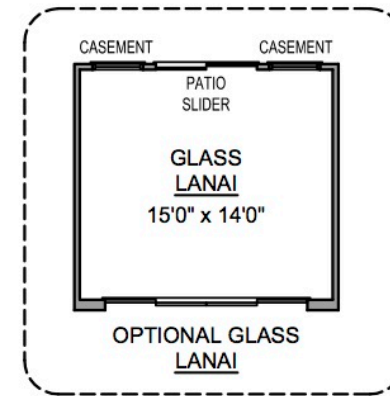

Sabal Pointe with Bonus Room

total heated:
 2,198 sq. ft.±
 dimensions:
 40'-0"x71'-6"

The Sabal Pointe