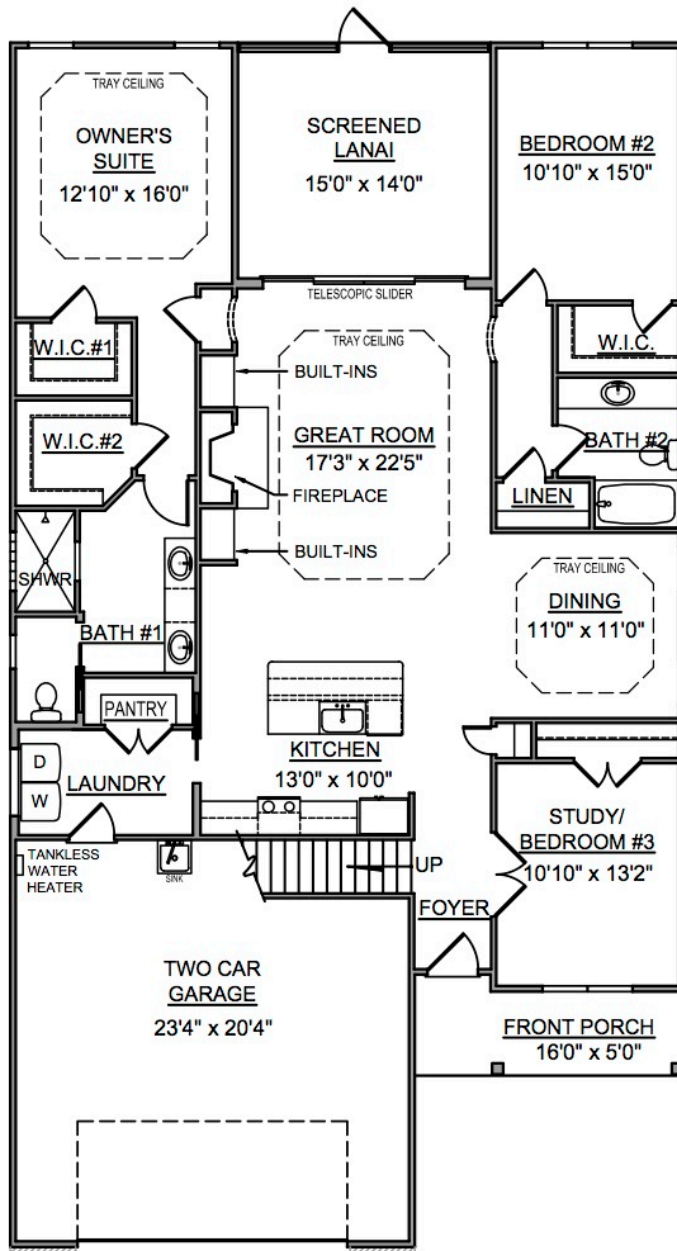

Sabal Pointe with Bonus Room

total heated:
 2,198 sq. ft.±
 dimensions:
 40'-0"x71'-6"

The Sabal Pointe