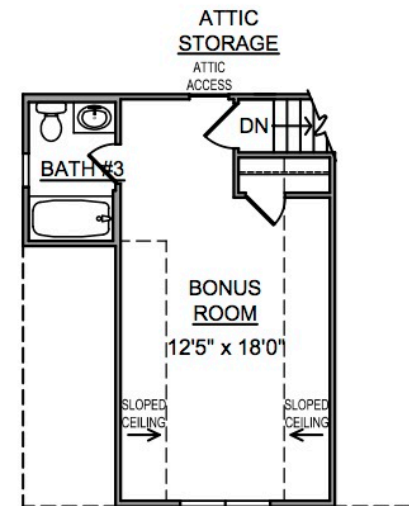

Sabal Pointe with Bonus Room

total heated:
 2,198 sq. ft.±
 dimensions:
 40'-0"x71'-6"

The Sabal Pointe