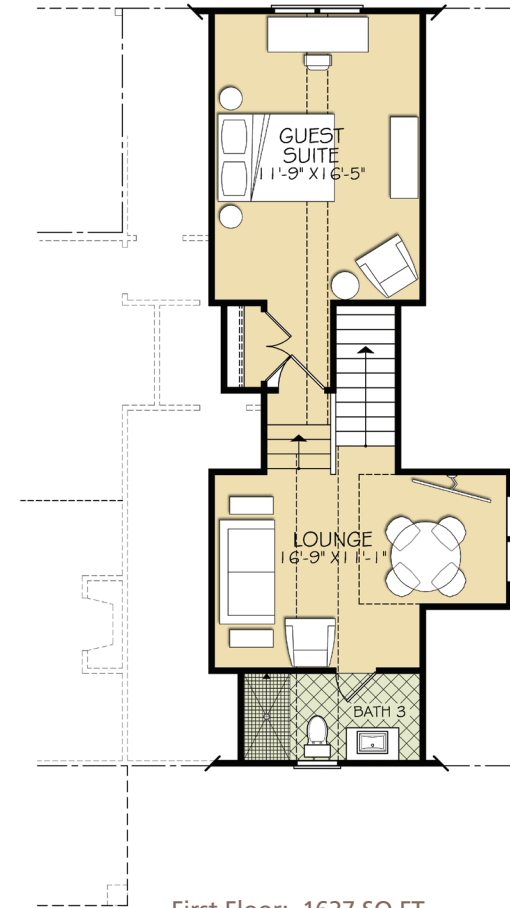

**SHELTER
COVE**
dbl Bonus
4 Bedrooms
3 Baths
2151 Square Feet

910.256.8284
www.HagoodHomes.com
info@hagoodhomes.com

HAGOOD | HOMES
established 1996

SHELTER COVE - Double Bonus

First Floor: 1627 SQ FT

Guest Suite: 524 SQ FT

Total Heated Square Footage: 2151 SQ FT

Width 57' 1/2" • Depth 51' 4"

© copyright Hagood Homes

910.256.8284

www.HagoodHomes.com

info@hagoodhomes.com

HAGOOD | HOMES

established 1996