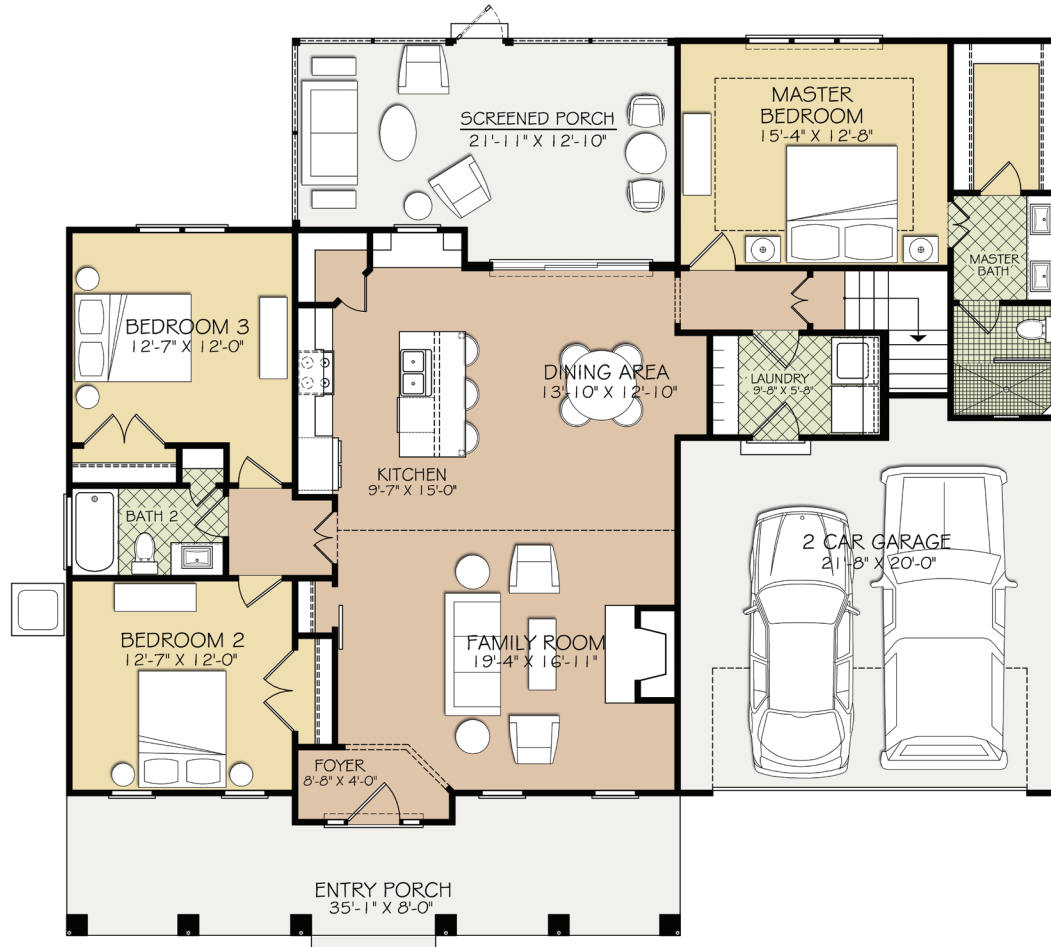

## SHELTER COVE

4 Bedrooms  
3 Baths  
1941 Square Feet

910.256.8284

[www.HagoodHomes.com](http://www.HagoodHomes.com)

[info@hagoodhomes.com](mailto:info@hagoodhomes.com)

# SHELTER COVE

First Floor: 1627 SQ FT

Guest Suite: 314 SQ FT

Total Heated Square Footage: 1941 SQ FT

Width 57' 1 1/2" • Depth 51' 4"

© copyright Hagood Homes

910.256.8284

[www.HagoodHomes.com](http://www.HagoodHomes.com)