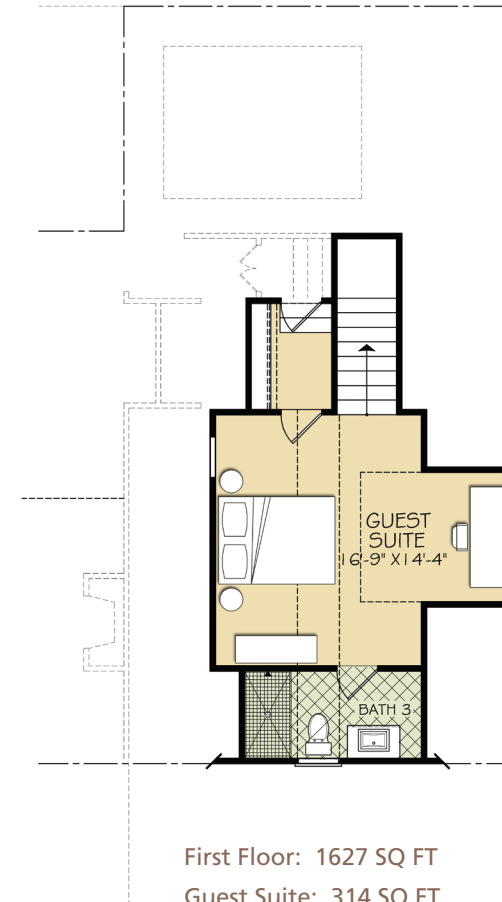

## SHELTER COVE

4 Bedrooms  
3 Baths  
1941 Square Feet

910.256.8284

[www.HagoodHomes.com](http://www.HagoodHomes.com)

[info@hagoodhomes.com](mailto:info@hagoodhomes.com)

# SHELTER COVE

First Floor: 1627 SQ FT

Guest Suite: 314 SQ FT

Total Heated Square Footage: 1941 SQ FT

Width 57' 1 1/2" • Depth 51' 4"

© copyright Hagood Homes

910.256.8284

[www.HagoodHomes.com](http://www.HagoodHomes.com)